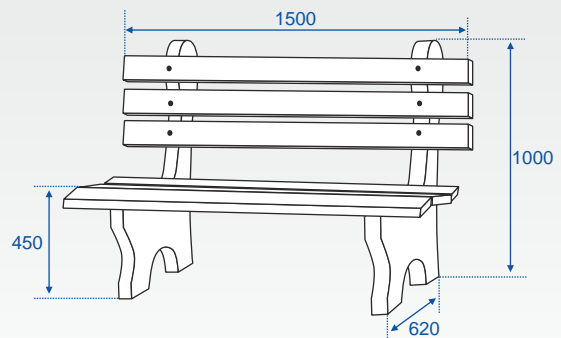

concrete planks in red color of size 1500mm X 100mm X 50mm, and 1 No. of reinforced concrete plank of size 1500mm X 200mm X 50mm.

- Overall Dimensions: Seating length of the Bench:1500 mm; Seating height of the Bench:450 mm; Total height of the Bench:1000 mm

concrete plank in red colour of size 1500mm X 400mm X 50mm, and 1 no. of reinforced concrete plank in red colour of size 1500mm X 425mm X 50mm

- Overall Dimensions: Seating length of the Bench:1500 mm, Seating height of the Bench:450 mm, Total height of the Bench:890 mm

- Overall Dimensions: Base Sitting Platform Size: 1500 mm x 350; Thickness of bench: 50 mm; Overall Height: 875 mm

**Chair Bench with Back Rest
Decorative Finish**

- Each bench consists of 2 Nos.L-shape base support in grey cement color (thickness:100 mm, Back height:1000 mm, front height:450 mm, Base width:620mm) and 5 Nos. reinforced

concrete planks in red Terrazzo Finish of size 1500mm X 100mm X 50mm, and 1 No. of reinforced concrete plank of size 1500mm X 200mm X 50mm

- Overall Dimensions: Seating length of the Bench:1500 mm; Seating height of the Bench:450 mm; Total height of the Bench:1000 mm