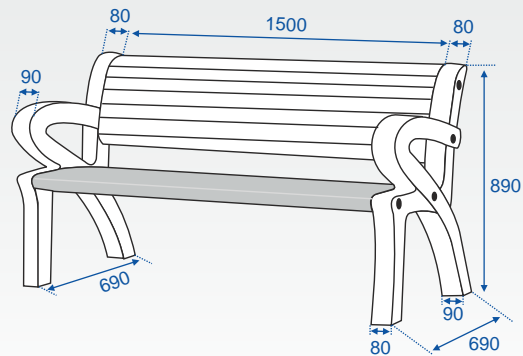

Furniture

Chair Bench with Back Rest

Chair Bench with Hand Rest

Rectangular Bench with Back Rest
Terrazzo Finish

Chair Bench with Back Rest
Decorative Finish

Chair Bench with Back Rest

- Each bench consists of 2 Nos.L-shape base support in grey cement color (thickness:100 mm, Back height:1000 mm, front height:450 mm, Base width:620mm) and 5 Nos. reinforced

concrete planks in red color of size 1500mm X 100mm X 50mm, and 1 No. of reinforced concrete plank of size 1500mm X 200mm X 50mm.

- Overall Dimensions: Seating length of the Bench:1500 mm; Seating height of the Bench:450 mm; Total height of the Bench:1000 mm

Chair Bench with Hand Rest

- Each bench consists of 2 Nos. L-shape base support in grey cement colour (thickness:80 mm, Back height:890 mm, Front height:450mm, and Base width:690mm) and 1 nos. reinforced

concrete plank in red colour of size 1500mm X 400mm X 50mm, and 1 no. of reinforced concrete plank in red colour of size 1500mm X 425mm X 50mm

- Overall Dimensions: Seating length of the Bench:1500 mm, Seating height of the Bench:450 mm, Total height of the Bench:890 mm