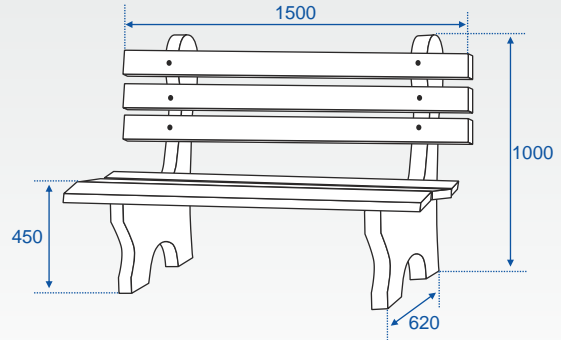

Furniture

Chair Bench with Back Rest

Chair Bench with Hand Rest

Rectangular Bench with Back Rest
Terrazzo Finish

Chair Bench with Back Rest
Decorative Finish

Chair Bench with Back Rest

- Each bench consists of 2 Nos.L-shape base support in grey cement color (thickness:100 mm, Back height:1000 mm, front height:450 mm, Base width:620mm) and 5 Nos. reinforced

concrete planks in red color of size 1500mm X 100mm X 50mm, and 1 No. of reinforced concrete plank of size 1500mm X 200mm X 50mm.

- Overall Dimensions: Seating length of the Bench:1500 mm; Seating height of the Bench:450 mm; Total height of the Bench:1000 mm

Chair Bench with Hand Rest

- Each bench consists of 2 Nos. L-shape base support in grey cement colour (thickness:80 mm, Back height:890 mm, Front height:450mm, and Base width:690mm) and 1 nos. reinforced

concrete plank in red colour of size 1500mm X 400mm X 50mm, and 1 no. of reinforced concrete plank in red colour of size 1500mm X 425mm X 50mm

- Overall Dimensions: Seating length of the Bench:1500 mm, Seating height of the Bench:450 mm, Total height of the Bench:890 mm