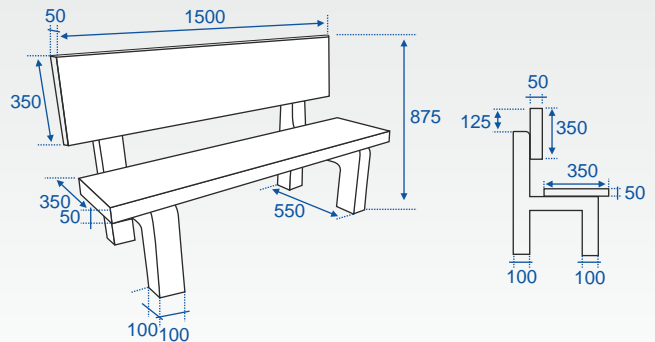

**Rectangular Bench with Back Rest
Terrazzo Finish**

- Reinforced suitably to promote long use and to prevent damage during handling, transportation & erection

- Bench top and back have terrazzo finish consisting of black and white marble chips against a red background

- Overall Dimensions: Base Sitting Platform Size: 1500 mm x 350; Thickness of bench: 50 mm; Overall Height: 875 mm